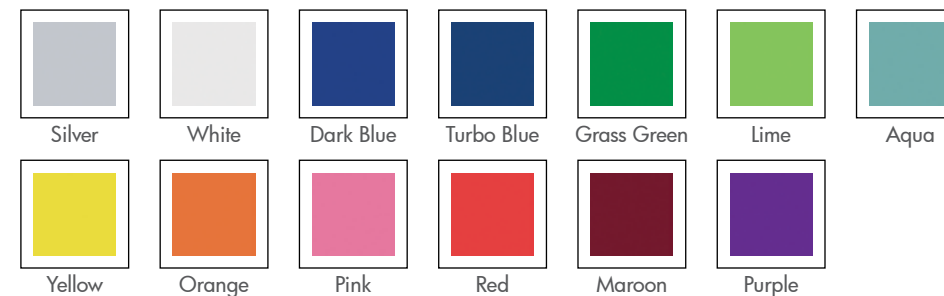

Colors (Fresh Start Shower & Urinal Unit)

Blue

Green

Gray

Sand

Specs

Height w/Keystone Roof	92" (2,336.8 mm)
Width	43" (1,092.2 mm)
Depth	47" (1,193.8 mm)
Door Opening	27" w (685.8 mm)
Floor Area	1,681 in ² (10,845.14 cm ²)
Weight	154 lbs. (69.85 kg)

Specialty Colors (Fresh Start Shower & Urinal Unit)

Specs

Height	86.5" (2,220 mm)
Width	61" (1,550 mm)
Depth	61" (1,550 mm)
Opening	35.5" w (901.7 mm)
Floor Area	3,721 in ² (24,006.4 cm ²)
Tank Volume	(2) 70 gal.
# of Urinal Troughs	2
Weight	290 lbs. (13.54 kg)